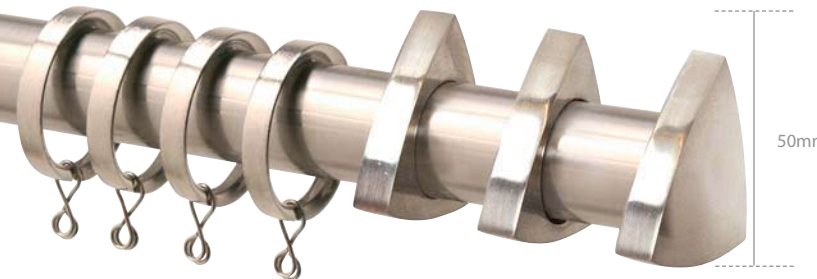

Vienna Satin Silver Finish

Available finishes

65mm

100mm

Aztec Satin Silver Finish

Available finishes

60mm

70mm

Triangle Satin Silver Finish

Available finishes

50mm

80mm

Oval Finial size: 80x60mm (LXH)

Poles Apart

Offering flexibility to the customer, Poles Apart presents a choice of 28mm diameter pole formats and finials. To ensure a perfect fit whatever style of window, choose from the following options:

- fixed length poles that can be cut to the required length
- telescopic poles that will adjust to desired length without the need to cut to size.
- a three-sided bay pole and return kit Choose the perfect finial and holdbacks to complete your desired look.

SIZE	NO OF RINGS/ GLIDERS	NO OF SUPPORTS
150cm	16	2
200cm	20	2
250cm	26	3
300cm	30	3
400cm	40	3

28mm poles apart finials

Measurements for the poles diameter, rings and supports.